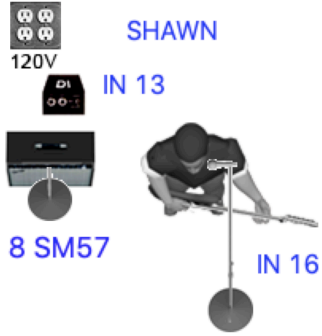

**Running on Empty
2019**

IN 1-7 GREG

IN 21

IN 22

IN 10 L
IN 11 R
IN 17 ROB

ROB BRINGS HIS OWN MIXER AND IEM

KENNY

IN 18 JORDAN

IN 19 SHEILA

IN 19 ANDY RF

IN 20 HOWARD RF

*Jonathan switches off with Howard on some songs using the same input.

Notes

Shield optional at discretion of venue and band
Overhead drum mics SM 81 or equivalent at discretion of venue and band.