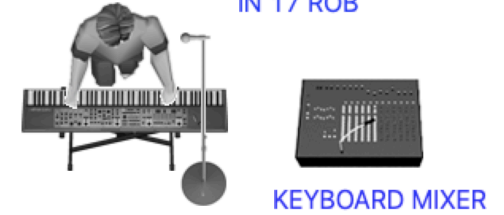

**Running on Empty
2019**

IN 1-7 GREG

IN 21

IN 22

IN 10 L
IN 11 R
IN 17 ROB

ROB BRINGS HIS OWN MIXER AND IEM

KENNY

IN 18 JORDAN

IN 19 SHEILA

IN 19 ANDY RF

IN 20 HOWARD RF

*Jonathan switches off with Howard on some songs using the same input.

Notes

Shield optional at discretion of venue and band
Overhead drum mics SM 81 or equivalent at discretion of venue and band.