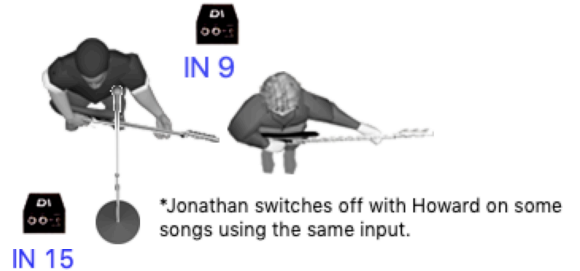

**Running on Empty
2019**

IN 1-7 GREG

IN 21

IN 22

IN 10 L
IN 11 R
IN 17 ROB

ROB BRINGS HIS OWN MIXER AND IEM

KENNY

IN 18 JORDAN

IN 19 SHEILA

IN 19 ANDY RF

IN 20 HOWARD RF

*Jonathan switches off with Howard on some songs using the same input.

Notes

Shield optional at discretion of venue and band
Overhead drum mics SM 81 or equivalent at discretion of venue and band.